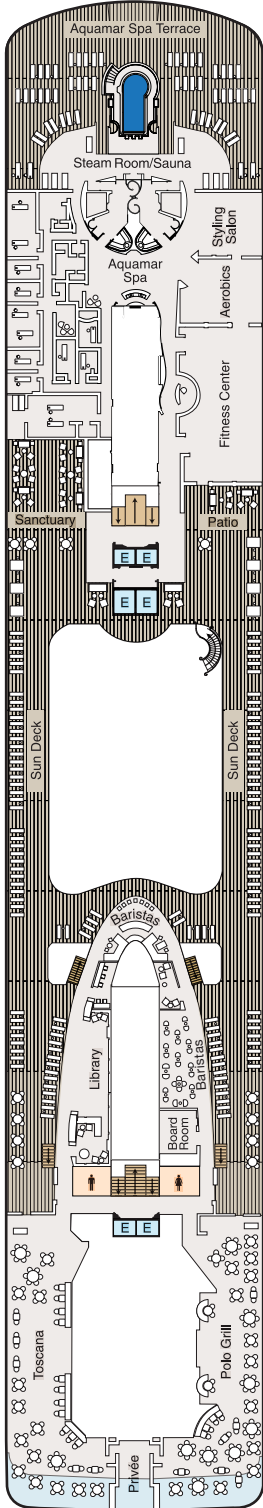

DECK PLANS

MARINA

Deck 14

SYMBOL LEGEND

 Elevator

 Restroom