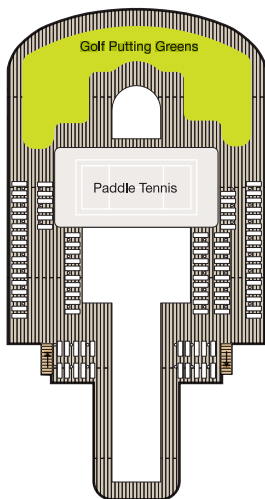

DECK PLANS

MARINA

Deck 16

SYMBOL LEGEND

- ★ Triple with Sofabed
-