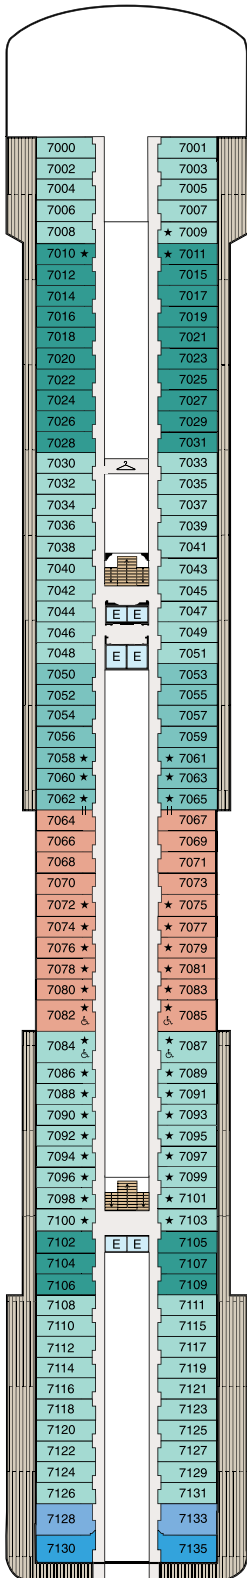

DECK PLANS

MARINA

Deck 7

STATEROOM COLOR LEGEND

- Veranda Stateroom (B2)
- Veranda Stateroom (B3)
- Veranda Stateroom (B4)
- Deluxe Ocean View (C)
- Penthouse Suite (PH1)
- Penthouse Suite (PH2)

SYMBOL LEGEND

- Elevator
- ★ Triple with Sofabed
- ♿ Wheelchair Accessible
- △ Laundryrette
- || Connecting Staterooms