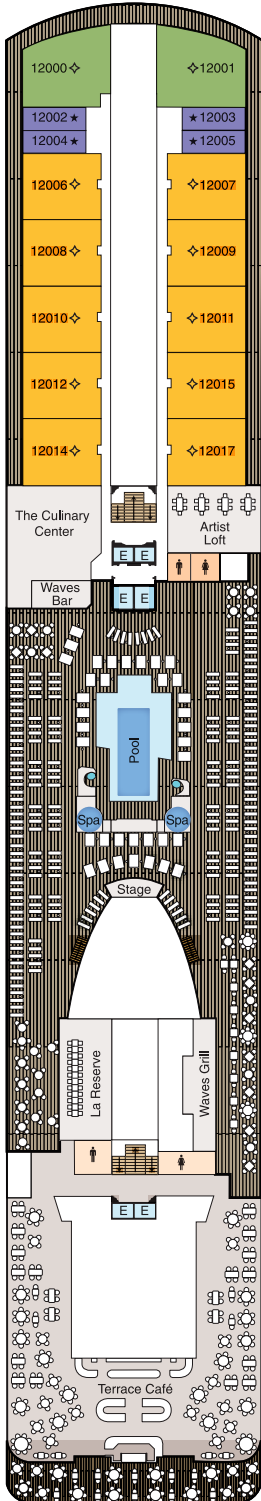

DECK PLANS

MARINA

Deck 12

STATEROOM COLOR LEGEND

OS	VS	OC	PH1	PH2	PH3
A1	A2	A3	A4	B1	B2
B3	B4	C	F	G	

SYMBOL LEGEND

-  Restrooms
-  Elevator
-  Launderette
-  Connecting Staterooms
-  Wheelchair Accessible
-  Triple with Sofa Bed
-  3rd and 4th guest occupancy available upon request; 3rd guest only occupancy available upon request in Owner's Suites