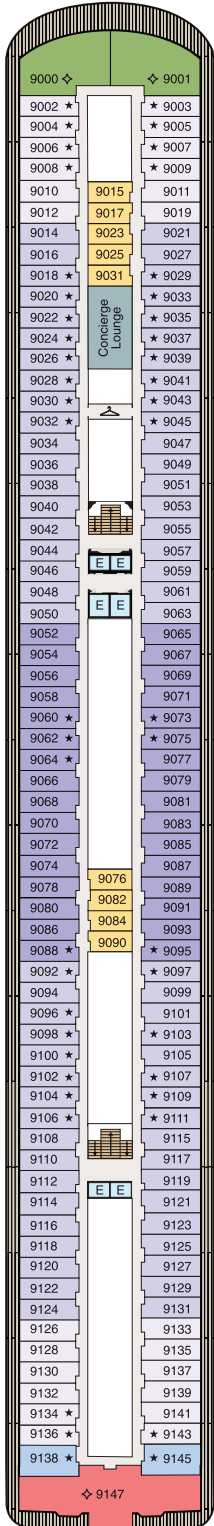

DECK PLANS

MARINA

Deck 9

STATEROOM COLOR LEGEND

OS	VS	OC	PH1	PH2	PH3
A1	A2	A3	A4	B1	B2
B3	B4	C	F	G	

SYMBOL LEGEND

-  Restrooms
-  Elevator
-  Laundrette
-  Connecting Staterooms
-  Wheelchair Accessible
-  Triple with Sofa Bed
-  3rd and 4th guest occupancy available upon request; 3rd guest only occupancy available upon request in Owner's Suites