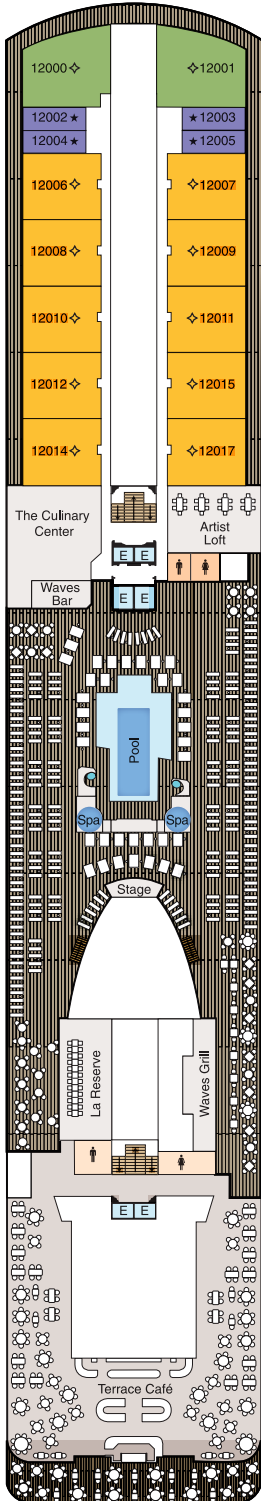

DECK PLANS

RIVIERA

Deck 12

STATEROOM COLOR LEGEND

OS	VS	OC	PH1	PH2	PH3
A1	A2	A3	A4	B1	B2
B3	B4	C	F	G	

SYMBOL LEGEND

-  Restrooms
-  Elevator
-  Launderette
-  Connecting Staterooms
-  Wheelchair Accessible
-  Triple with Sofa Bed
-  3rd and 4th guest occupancy available upon request; 3rd guest only occupancy available upon request in Owner's Suites