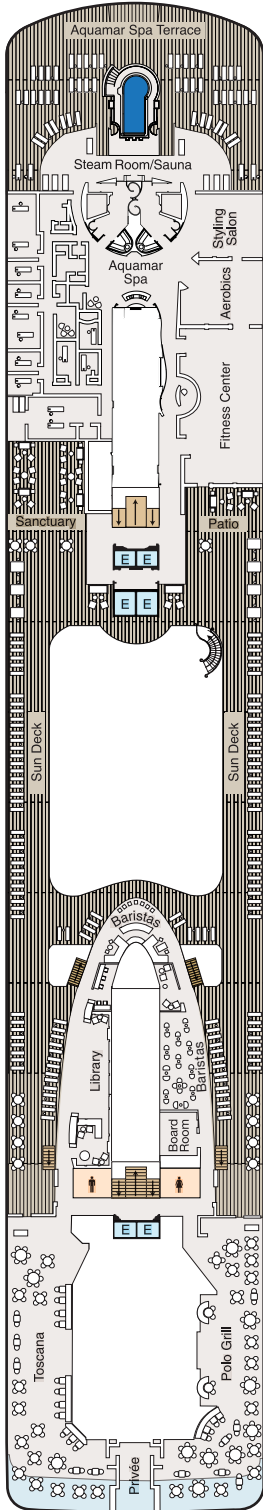

DECK PLANS

RIVIERA

Deck 14

STATEROOM COLOR LEGEND

OS	VS	OC	PH1	PH2	PH3
A1	A2	A3	A4	B1	B2
B3	B4	C	F	G	

SYMBOL LEGEND

-  Restrooms
-  Elevator
-  Launderette
-  Connecting Staterooms
-  Wheelchair Accessible
-  Triple with Sofa Bed
-  3rd and 4th guest occupancy available upon request; 3rd guest only occupancy available upon request in Owner's Suites