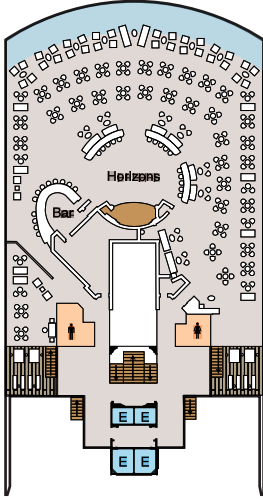

DECK PLANS

RIVIERA

Deck 15

STATEROOM COLOR LEGEND

SYMBOL LEGEND

-  Restrooms
-  Elevator
-  Launderette
-  Connecting Staterooms
-  Wheelchair Accessible
-  Triple with Sofa Bed
-  3rd and 4th guest occupancy available upon request; 3rd guest only occupancy available upon request in Owner's Suites