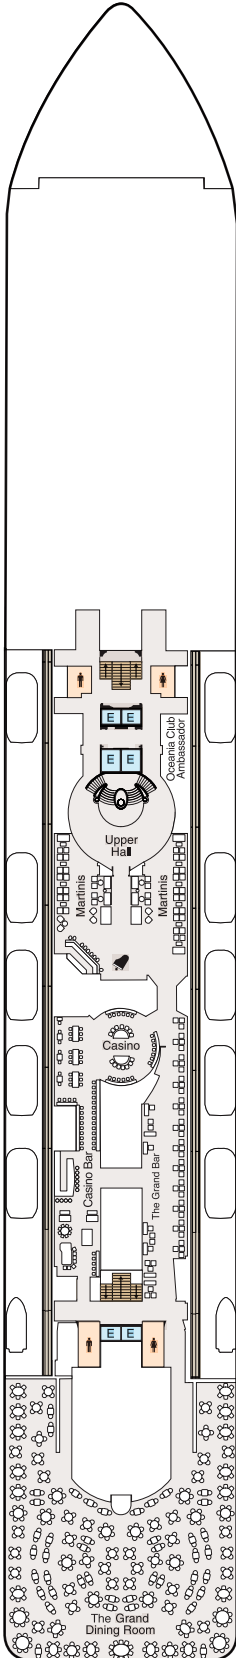

DECK PLANS

RIVIERA

Deck 6

STATEROOM COLOR LEGEND

OS	VS	OC	PH1	PH2	PH3
A1	A2	A3	A4	B1	B2
B3	B4	C	F	G	

SYMBOL LEGEND

-  Restrooms
-  Elevator
-  Laundrette
-  Connecting Staterooms
-  Wheelchair Accessible
-  Triple with Sofa Bed
-  3rd and 4th guest occupancy available upon request; 3rd guest only occupancy available upon request in Owner's Suites