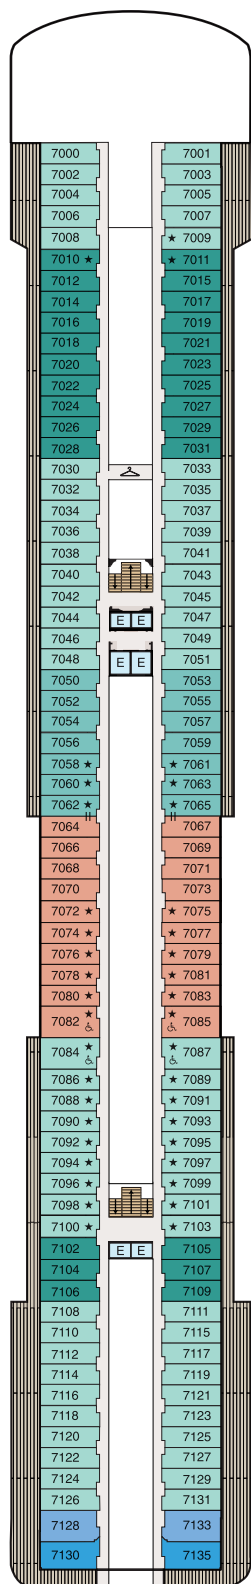

DECK PLANS

RIVIERA

Deck 7

STATEROOM COLOR LEGEND

OS	VS	OC	PH1	PH2	PH3
A1	A2	A3	A4	B1	B2
B3	B4	C	F	G	

SYMBOL LEGEND

-  Restrooms
-  Elevator
-  Launderette
-  Connecting Staterooms
-  Wheelchair Accessible
-  Triple with Sofa Bed
-  3rd and 4th guest occupancy available upon request; 3rd guest only occupancy available upon request in Owner's Suites