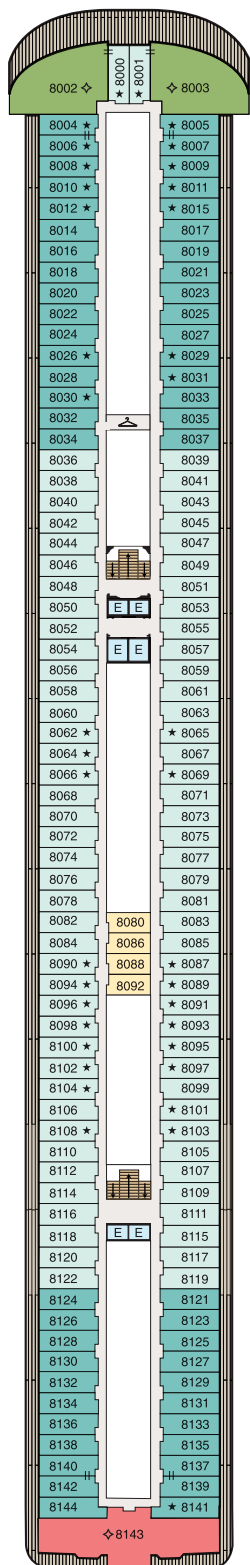

DECK PLANS

RIVIERA

Deck 8

STATEROOM COLOR LEGEND

SYMBOL LEGEND

-  Restrooms
-  Elevator
-  Launderette
-  Connecting Staterooms
-  Wheelchair Accessible
-  Triple with Sofa Bed
-  3rd and 4th guest occupancy available upon request; 3rd guest only occupancy available upon request in Owner's Suites