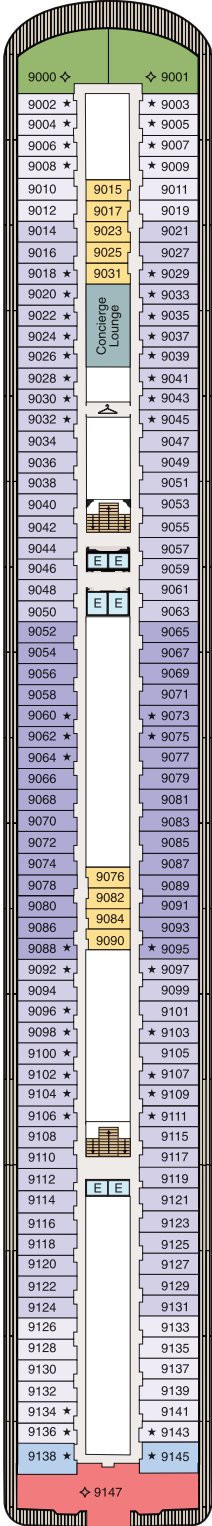

DECK PLANS

RIVIERA

Deck 9

STATEROOM COLOR LEGEND

SYMBOL LEGEND

- Restrooms
- Elevator
- Launderette
- Connecting Staterooms
- Wheelchair Accessible
- Triple with Sofa Bed
- 3rd and 4th guest occupancy available upon request; 3rd guest only occupancy available upon request in Owner's Suites