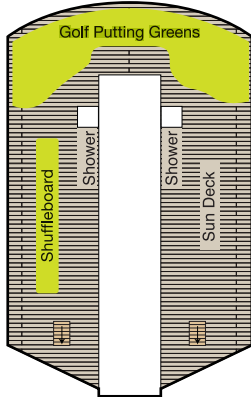

DECK PLANS

INSIGNIA

Deck 11

STATEROOM COLOR LEGEND

OS	VS	PH1	PH2	PH3	A1
A2	A3	B1	B2	C1	C2
D	S	F	G		

SYMBOL LEGEND

-  Restrooms
-  Elevator
-  Launderette
-  Obstructed Views
-  Quad with Pullman
-  Quad with Sofa bed
-  Wheelchair Accessible
-  Triple with Pullman
-  Triple with Sofa Bed
-  3rd guest occupancy available upon request