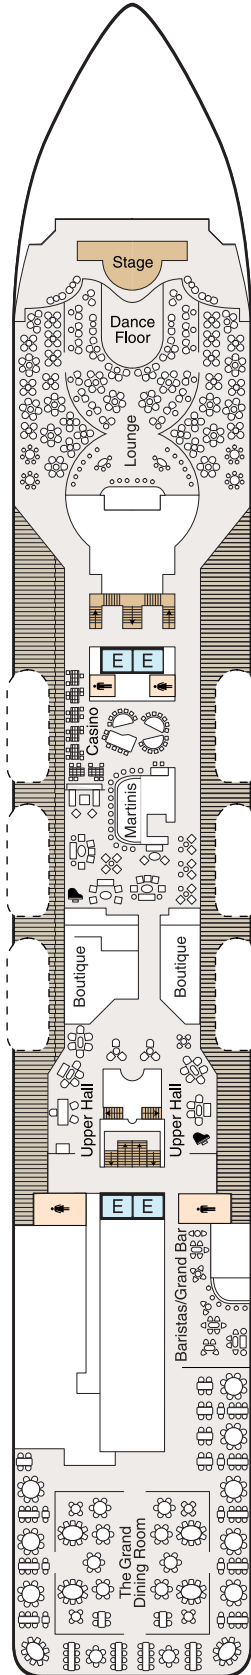

DECK PLANS

INSIGNIA

Deck 5

STATEROOM COLOR LEGEND

OS	VS	PH1	PH2	PH3	A1
A2	A3	B1	B2	C1	C2
D	S	F	G		

SYMBOL LEGEND

-  Restrooms
-  Elevator
-  Launderette
-  Obstructed Views
-  Quad with Pullman
-  Quad with Sofa bed
-  Wheelchair Accessible
-  Triple with Pullman
-  Triple with Sofa Bed
-  3rd guest occupancy available upon request