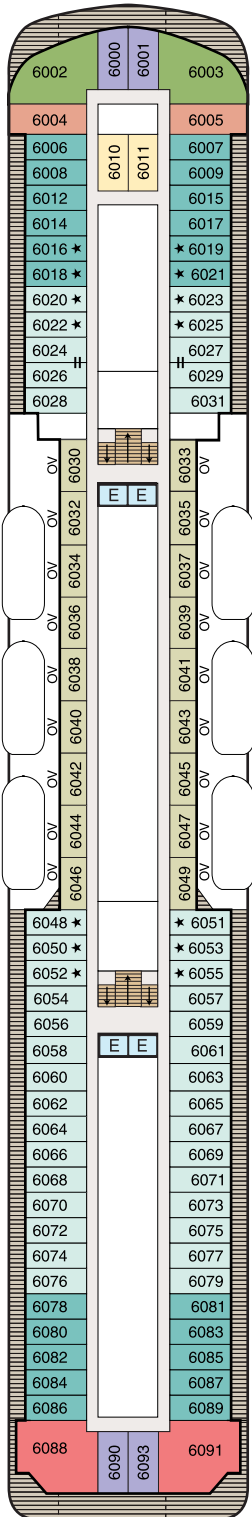

DECK PLANS

INSIGNIA

Deck 6

STATEROOM COLOR LEGEND

OS	VS	PH1	PH2	PH3	A1
A2	A3	B1	B2	C1	C2
D	S	F	G		

SYMBOL LEGEND

- Restrooms
- Elevator
- Launderette
- Obstructed Views
- Quad with Pullman
- Quad with Sofa bed
- Wheelchair Accessible
- Triple with Pullman
- Triple with Sofa Bed
- 3rd guest occupancy available upon request