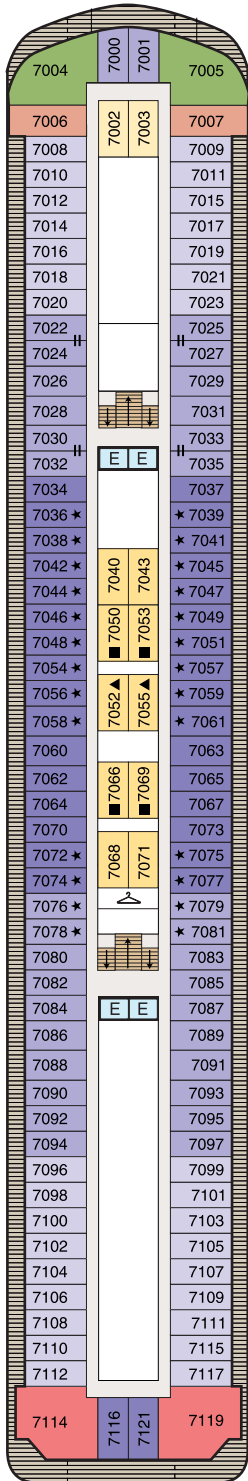

DECK PLANS

INSIGNIA

Deck 7

STATEROOM COLOR LEGEND

SYMBOL LEGEND

-  Restrooms
-  Elevator
-  Laundrette
-  Obstructed Views
-  Quad with Pullman
-  Quad with Sofa bed
-  Wheelchair Accessible
-  Triple with Pullman
-  Triple with Sofa Bed
-  3rd guest occupancy available upon request