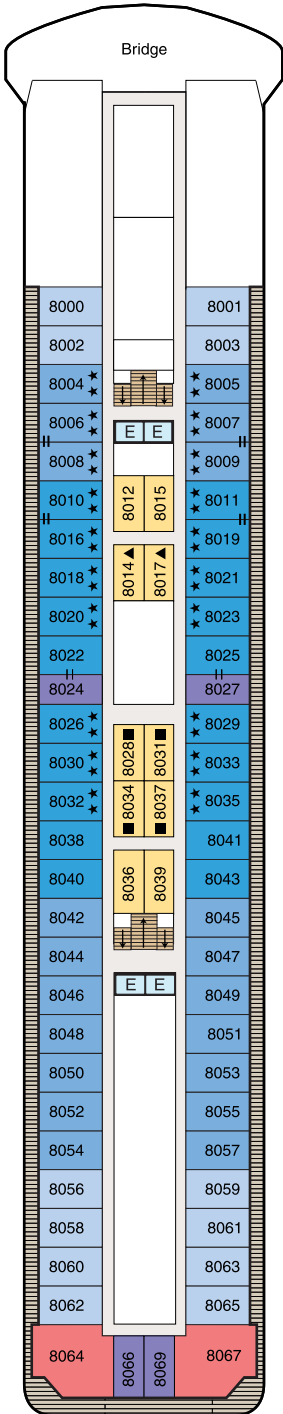

DECK PLANS

INSIGNIA

Deck 8

STATEROOM COLOR LEGEND

OS	VS	PH1	PH2	PH3	A1
A2	A3	B1	B2	C1	C2
D	S	F	G		

SYMBOL LEGEND

-  Restrooms
-  Elevator
-  Launderette
-  Obstructed Views
-  Quad with Pullman
-  Quad with Sofa bed
-  Wheelchair Accessible
-  Triple with Pullman
-  Triple with Sofa Bed
-  3rd guest occupancy available upon request