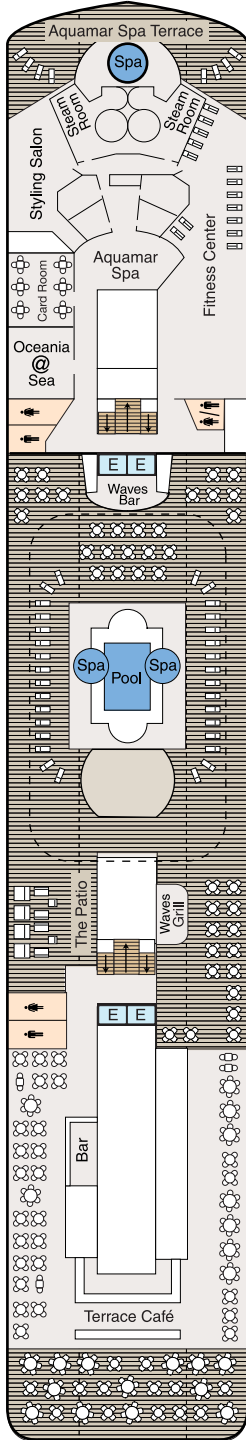

DECK PLANS

INSIGNIA

Deck 9

STATEROOM COLOR LEGEND

OS	VS	PH1	PH2	PH3	A1
A2	A3	B1	B2	C1	C2
D	S	F	G		

SYMBOL LEGEND

- Restrooms
- Elevator
- Launderette
- Obstructed Views
- Quad with Pullman
- Quad with Sofa bed
- Wheelchair Accessible
- Triple with Pullman
- Triple with Sofa Bed
- 3rd guest occupancy available upon request