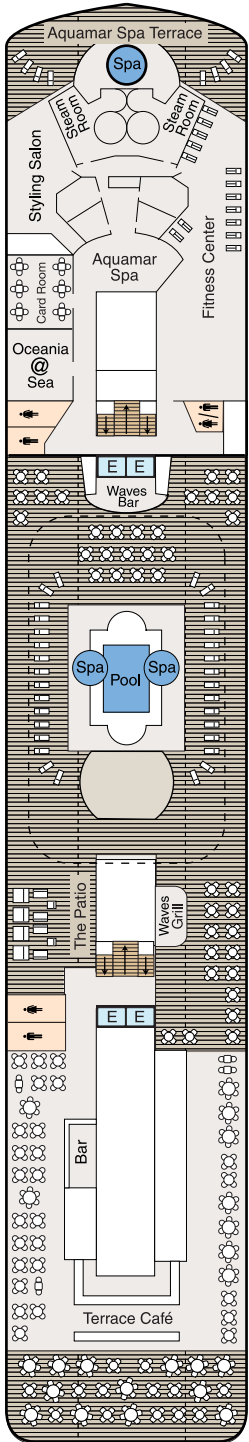

DECK PLANS

NAUTICA

Deck 9

STATEROOM COLOR LEGEND

OS	VS	PH1	PH2	PH3	A1
A2	A3	B1	B2	C1	C2
D	S	F	G		

SYMBOL LEGEND

-  Restrooms
-  Elevator
-  Launderette
-  Obstructed Views
-  Quad with Pullman
-  Quad with Sofa bed
-  Wheelchair Accessible
-  Triple with Pullman
-  Triple with Sofa Bed
-  3rd guest occupancy available upon request