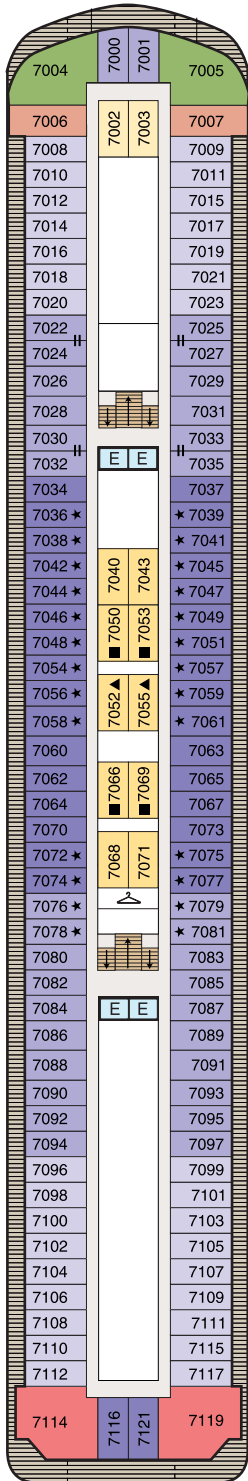

DECK PLANS

REGATTA

Deck 7

STATEROOM COLOR LEGEND

OS	VS	PH1	PH2	PH3	A1
A2	A3	B1	B2	C1	C2
D	S	F	G		

SYMBOL LEGEND

-  Restrooms
-  Elevator
-  Launderette
-  Obstructed Views
-  Quad with Pullman
-  Quad with Sofa bed
-  Wheelchair Accessible
-  Triple with Pullman
-  Triple with Sofa Bed
-  3rd guest occupancy available upon request