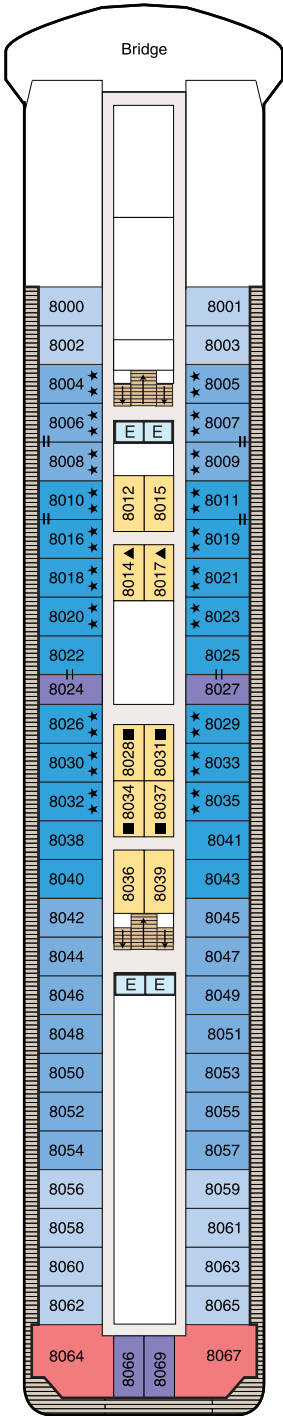

DECK PLANS

REGATTA

Deck 8

STATEROOM COLOR LEGEND

OS	VS	PH1	PH2	PH3	A1
A2	A3	B1	B2	C1	C2
D	S	F	G		

SYMBOL LEGEND

- ♂/♀ Restrooms
- E Elevator
- 👕 Launderette
- ov Obstructed Views
- Quad with Pullman
- ★ ★ Quad with Sofa bed
- ♿ Wheelchair Accessible
- ▲ Triple with Pullman
- ★ Triple with Sofa Bed
- ◇ 3rd guest occupancy available upon request