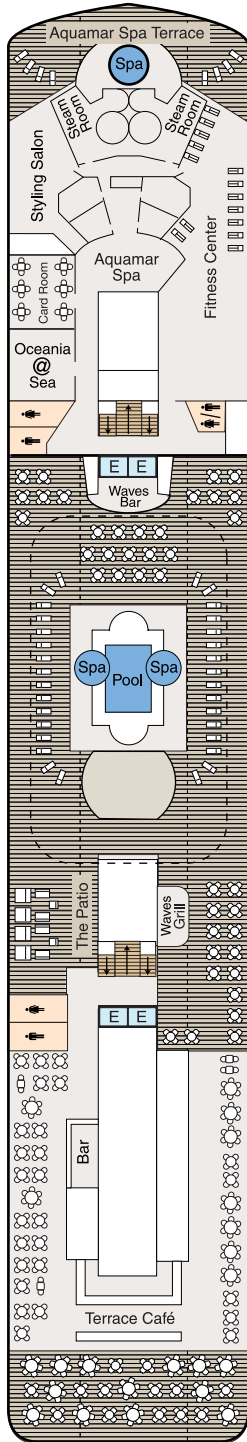

DECK PLANS

REGATTA

Deck 9

STATEROOM COLOR LEGEND

OS	VS	PH1	PH2	PH3	A1
A2	A3	B1	B2	C1	C2
D	S	F	G		

SYMBOL LEGEND

- Restrooms
- Elevator
- Launderette
- Obstructed Views
- Quad with Pullman
- Quad with Sofa bed
- Wheelchair Accessible
- Triple with Pullman
- Triple with Sofa Bed
- 3rd guest occupancy available upon request