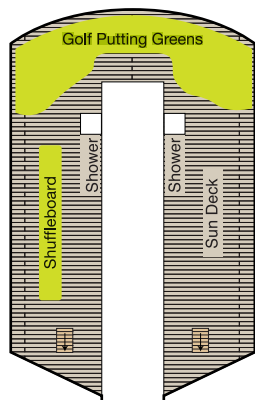

DECK PLANS

SIRENA

Deck 11

STATEROOM COLOR LEGEND

OS	VS	PH1	PH2	PH3	A1
A2	A3	B1	B2	C1	C2
D	S	F	G		

SYMBOL LEGEND

-  Restrooms
-  Elevator
-  Launderette
-  Obstructed Views
-  Quad with Pullman
-  Quad with Sofa bed
-  Wheelchair Accessible
-  Triple with Pullman
-  Triple with Sofa Bed
-  3rd guest occupancy available upon request