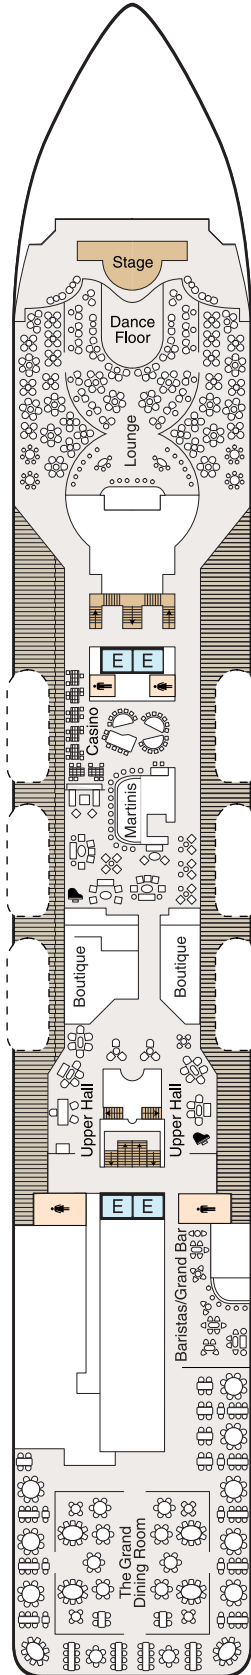

DECK PLANS

SIRENA

Deck 5

STATEROOM COLOR LEGEND

OS	VS	PH1	PH2	PH3	A1
A2	A3	B1	B2	C1	C2
D	S	F	G		

SYMBOL LEGEND

-  Restrooms
-  Elevator
-  Launderette
-  Obstructed Views
-  Quad with Pullman
-  Quad with Sofa bed
-  Wheelchair Accessible
-  Triple with Pullman
-  Triple with Sofa Bed
-  3rd guest occupancy available upon request