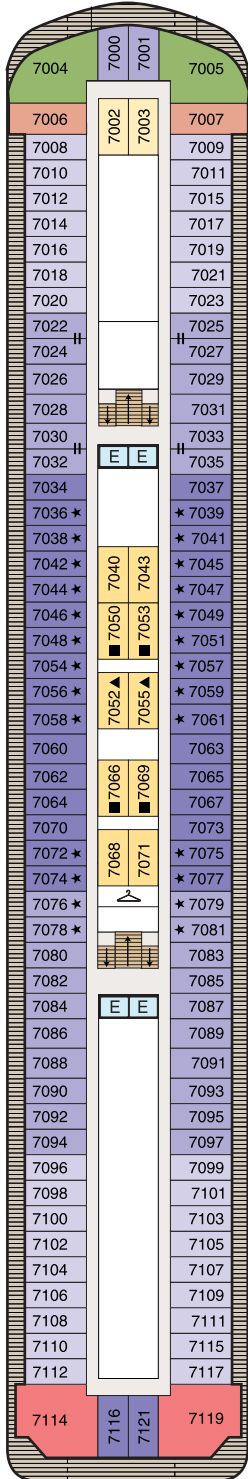

# DECK PLANS

## SIRENA

### Deck 7

#### STATEROOM COLOR LEGEND

OS	VS	PH1	PH2	PH3	A1
A2	A3	B1	B2	C1	C2
D	S	F	G		