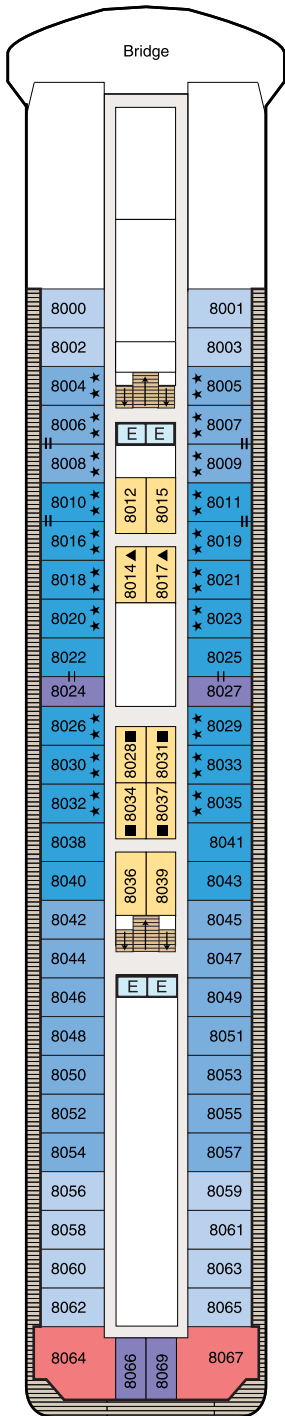

DECK PLANS

SIRENA

Deck 8

STATEROOM COLOR LEGEND

OS	VS	PH1	PH2	PH3	A1
A2	A3	B1	B2	C1	C2
D	S	F	G		

SYMBOL LEGEND

- Restrooms
- Elevator
- Launderette
- Obstructed Views
- Quad with Pullman
- Quad with Sofa bed
- Wheelchair Accessible
- Triple with Pullman
- Triple with Sofa Bed
- 3rd guest occupancy available upon request