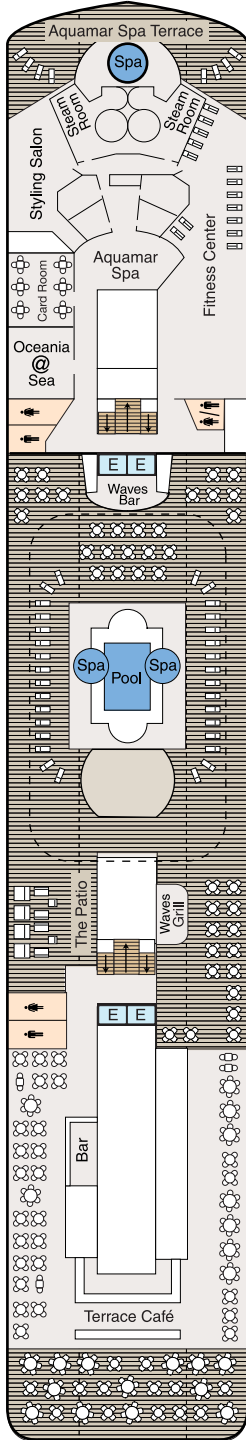

DECK PLANS

SIRENA

Deck 9

STATEROOM COLOR LEGEND

OS	VS	PH1	PH2	PH3	A1
A2	A3	B1	B2	C1	C2
D	S	F	G		

SYMBOL LEGEND

-  Restrooms
-  Elevator
-  Launderette
-  Obstructed Views
-  Quad with Pullman
-  Quad with Sofa bed
-  Wheelchair Accessible
-  Triple with Pullman
-  Triple with Sofa Bed
-  3rd guest occupancy available upon request