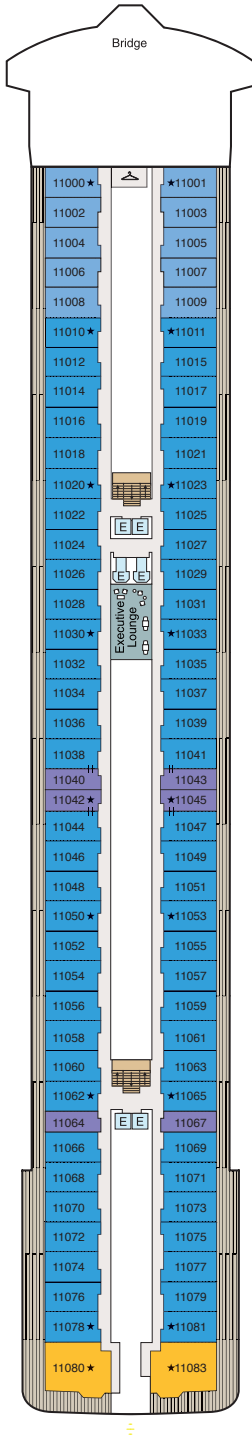

DECK PLANS

Allura

Deck 11

STATEROOM COLOR LEGEND

- Oceania Suite (OC)
- Penthouse Suite (PH1)
- Penthouse Suite (PH2)
- Concierge Level Veranda (A1)

SYMBOL LEGEND

- E E Elevator
- ★ Triple with Sofabed
- Launderette
- || Connecting Staterooms