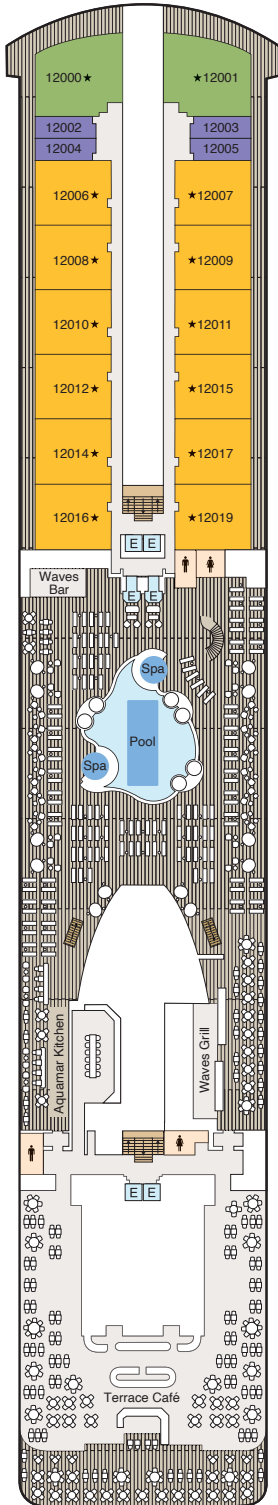

DECK PLANS

Allura

Deck 12

STATEROOM COLOR LEGEND

- Oceania Suite (OC)
- Vista Suite (VS)
- Concierge Level Veranda (A1)

SYMBOL LEGEND

- Elevator
- Restroom
- ★ Triple with Sofabed