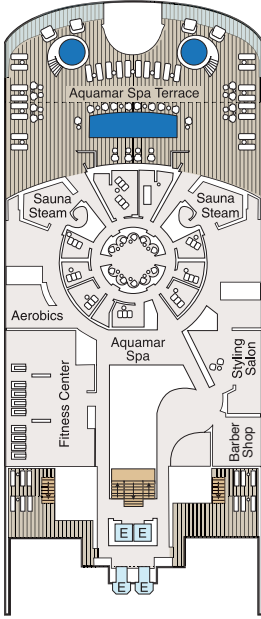

DECK PLANS

Allura

Deck 15

SYMBOL LEGEND

E Elevator

⋮