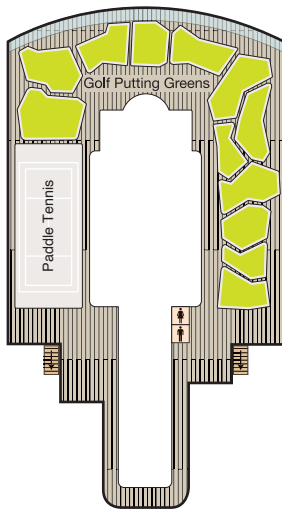

DECK PLANS

Allura

Deck 16

SYMBOL LEGEND

 Restroom