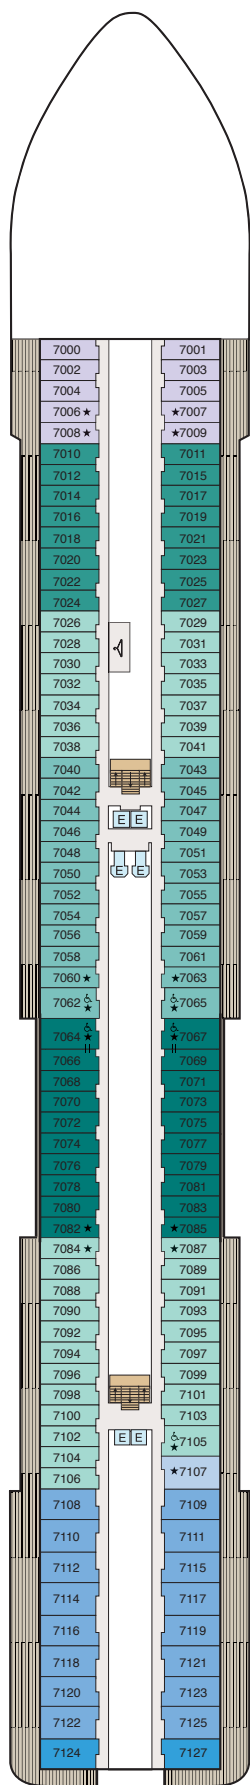

DECK PLANS

Allura

Deck 7

STATEROOM COLOR LEGEND

- Penthouse Suite (PH1)
- Penthouse Suite (PH2)
- Penthouse Suite (PH3)
- Concierge Level Veranda (A3)
- Veranda Stateroom (B2)
- Veranda Stateroom (B3)
- Veranda Stateroom (B4)
- French Veranda Stateroom (B5)

SYMBOL LEGEND

- E Elevator
- ★ Triple with Sofabed
- ♿ Wheelchair Accessible
- ⌄ Launderette
- || Connecting Staterooms