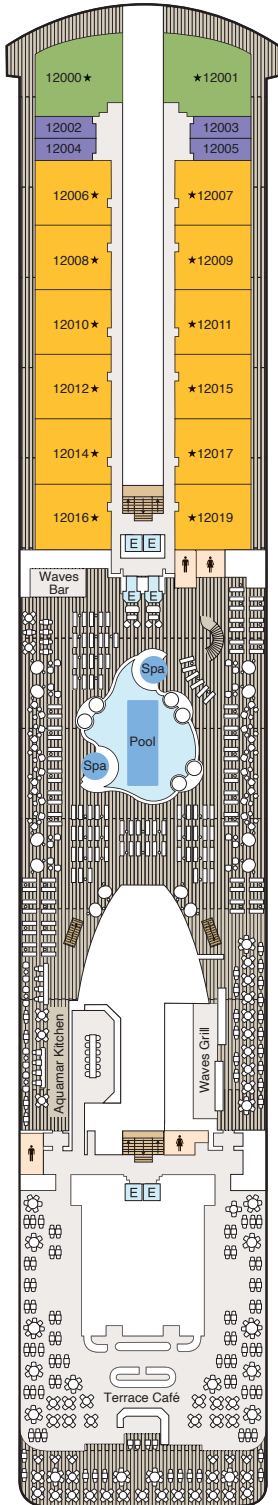

# DECK PLANS

## VISTA

### Deck 12

#### SYMBOL LEGEND

- Elevator
- Restroom
- ★ Triple with Sofabed