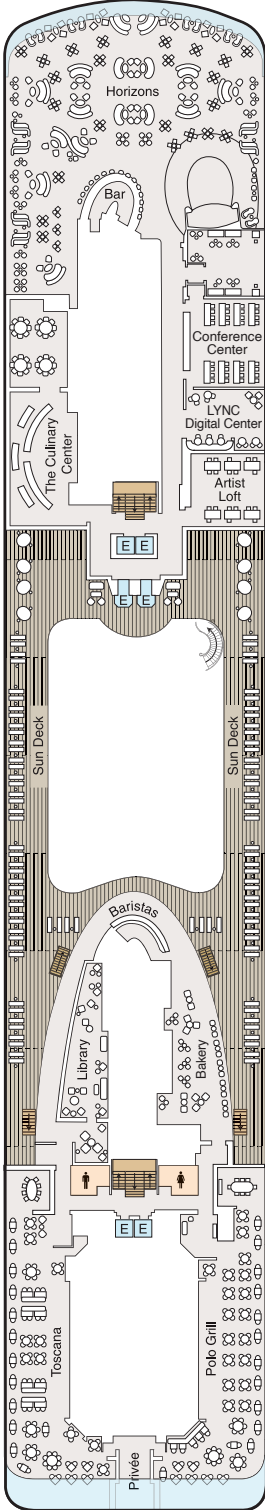

DECK PLANS

VISTA

Deck 14

SYMBOL LEGEND

 Elevator

 Restroom