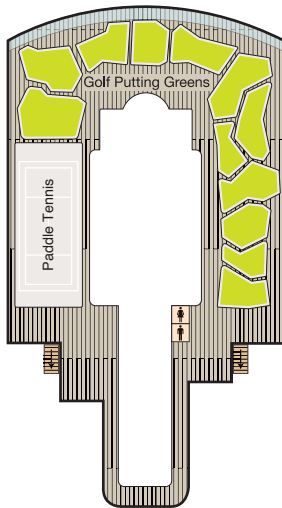

DECK PLANS

Vista

Deck 16

SYMBOL LEGEND

 Restroom