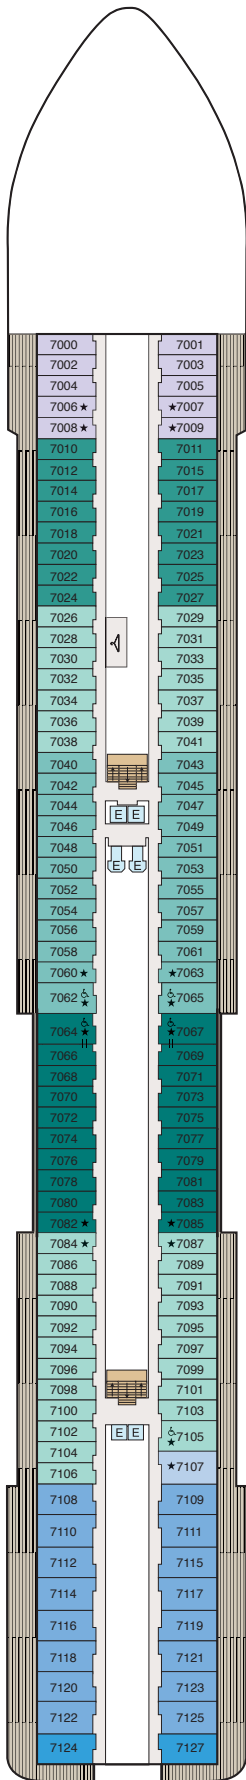

DECK PLANS

VISTA

Deck 7

STATEROOM COLOR LEGEND

- Penthouse Suite (PH1)
- Penthouse Suite (PH2)
- Penthouse Suite (PH3)
- Concierge Level Veranda (A3)
- Veranda Stateroom (B2)
- Veranda Stateroom (B3)
- Veranda Stateroom (B4)
- French Veranda Stateroom (B5)

SYMBOL LEGEND

- E Elevator
- ★ Triple with Sofabed
- ♿ Wheelchair Accessible
- ⌄ Launderette
- || Connecting Staterooms