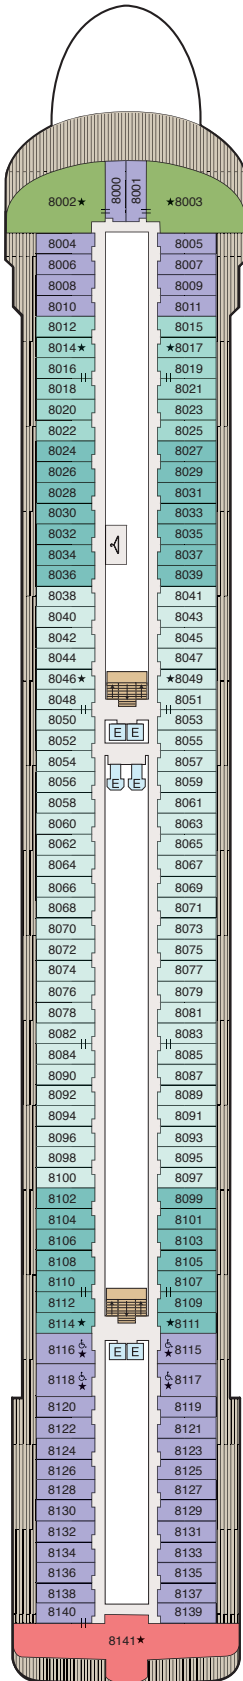

DECK PLANS

VISTA

Deck 8

STATEROOM COLOR LEGEND

- Owners Suite (OS)
- Vista Suite (VS)
- Concierge Level Veranda (A2)
- Veranda Stateroom (B1)
- Veranda Stateroom (B2)
- Veranda Stateroom (B2)

SYMBOL LEGEND

- E Elevator
- ★ Triple with Sofabed
- ♿ Wheelchair Accessible
- 👕 Launderette
- || Connecting Staterooms