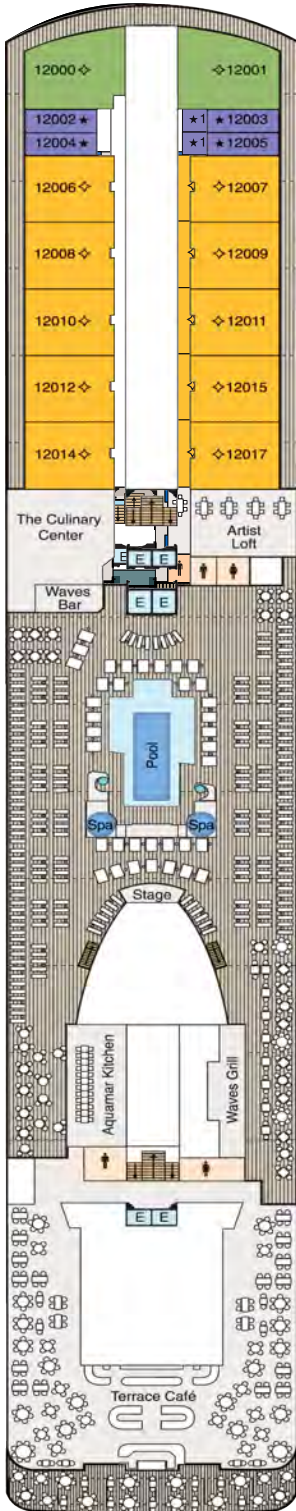

DECK PLANS

MARINA

Deck 12

STATEROOM COLOR LEGEND

- Concierge Level Veranda (A1)
- Oceania Suite (OC)
- Vista Suite (VS)
- Vista Suite (VS)

SYMBOL LEGEND

- Elevator
- Restroom
- Triple with Sofabed