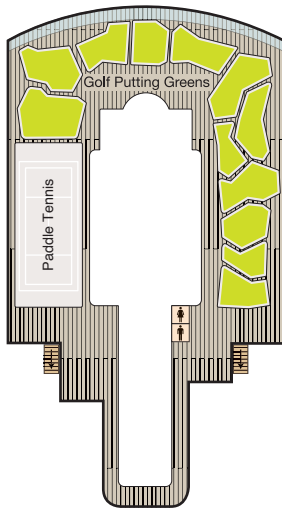

DECK PLANS

Oceania Allura

Deck 16

SYMBOL LEGEND

 Restroom