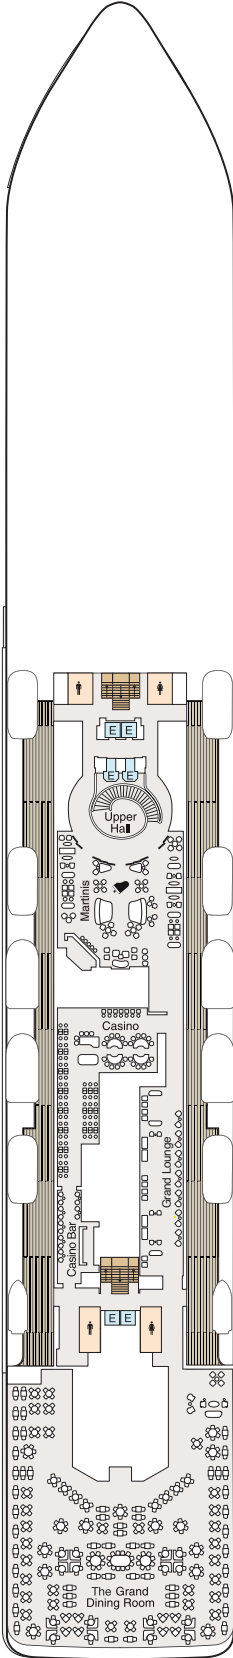

DECK PLANS

Oceania Allura

Deck 6

SYMBOL LEGEND

 Elevator

 Restroom