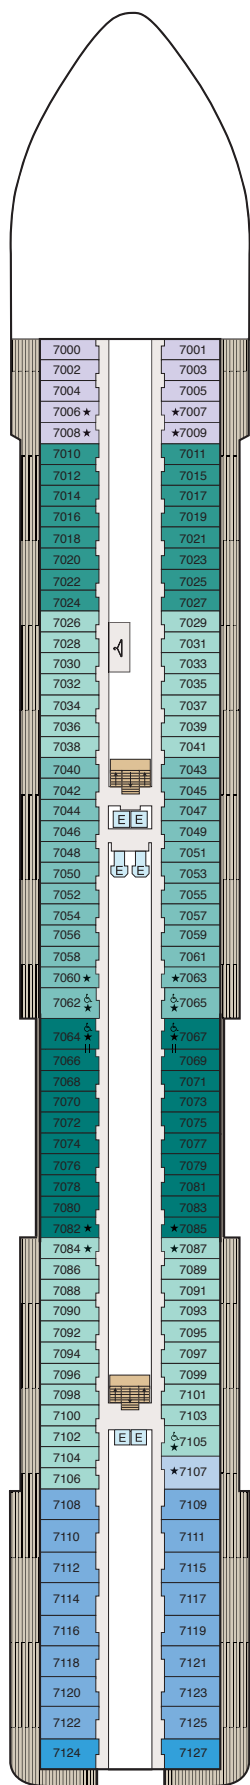

DECK PLANS

Oceania Allura

Deck 7

STATEROOM COLOR LEGEND

- Penthouse Suite (PH1)
- Penthouse Suite (PH2)
- Penthouse Suite (PH3)
- Concierge Level Veranda (A3)
- Veranda Stateroom (B2)
- Veranda Stateroom (B3)
- Veranda Stateroom (B4)
- French Veranda Stateroom (B5)

SYMBOL LEGEND

- E Elevator
- ★ Triple with Sofabed
- ♿ Wheelchair Accessible
- ⌄ Launderette
- || Connecting Staterooms