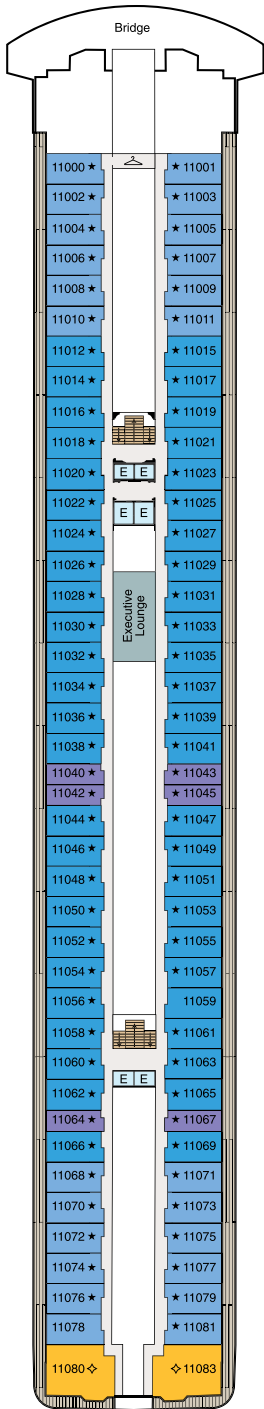

DECK PLANS

OCEANIA MARINA

Deck 11

STATEROOM COLOR LEGEND

- Concierge Level Veranda (A1)
- Oceania Suite (OC)
- Penthouse Suite (PH1)
- Penthouse Suite (PH2)

SYMBOL LEGEND

- E Elevator
- ★ Triple with Sofabed
- △ Laundryette